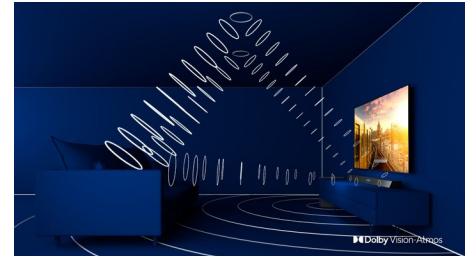

Dolby Vision and Dolby Atmos

Support for Dolby's premium sound and video formats means the HDR content you watch will look-and sound-gloriously real. Whether it's the latest streaming series or a Blu-Ray disc set, you'll enjoy contrast, brightness, and color that reflect the director's original intentions. And hear spacious sound with clarity, detail, and depth.