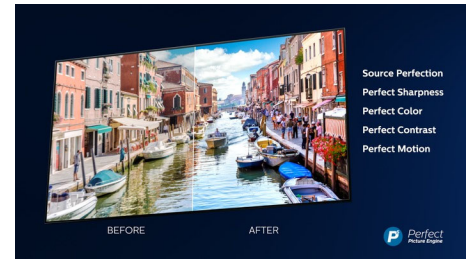

P5 Perfect Picture Engine

The Philips P5 engine delivers a picture as brilliant as the content you love. Details have noticeably more depth. Colors are vivid, while skin tones look natural. Contrast is so crisp you'll feel every detail. Motion is perfectly smooth.