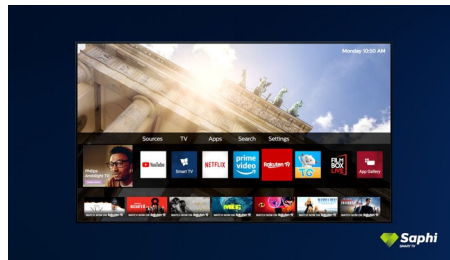

Saphi Smart TV

SAPHI is a fast, intuitive operating system that makes your Philips Smart TV a real pleasure to use. Enjoy great picture quality and one-button access to a clear icon-based menu. Operate your TV with ease, and quickly navigate to popular Philips Smart TV apps including YouTube, Netflix, and more.