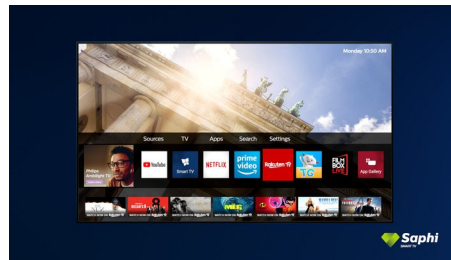

Saphi Smart TV

SAPHI is a fast, intuitive operating system that makes your Philips Smart TV a real pleasure to use. Enjoy great picture quality and one-button access to a clear icon-based menu. Operate your TV with ease, and quickly navigate to popular Philips Smart TV apps including YouTube, Netflix, and more.