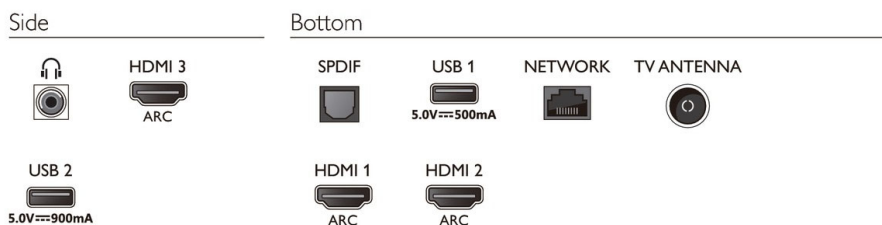

Multimedia Applications

- Video Playback Formats: Containers: AVI, MKV, H264/MPEG-4 AVC, MPEG-1, MPEG-2, MPEG-4, WMV9/VC1, HEVC (H.265), VP9
- Subtitles Formats Support: .SML, .SRT, .SUB, .TXT, .ASS
- Music Playback Formats: AAC, MP3, WAV, WMA (v2 up to v9.2), WMA-PRO (v9 and v10)
- Picture Playback Formats: JPEG, BMP, GIF, PNG, 360 photo, HEIF

Power

- Mains power: AC 110 - 240 V 50/60Hz
- Ambient temperature: 5 °C to 35 °C
- Power Saving Features: Auto switch-off timer, Picture mute (for radio)

Sound

- Output power (RMS): 20W
- Sound Enhancement: 5 Band Equalizer, A.I. Sound, Clear Dialogue, Dolby Atmos, Dolby Volume Leveler, Night mode, Auto Volume Leveler, Bass Enhancement
- Speaker configuration: 2x10W full range speaker

Dimensions

- Box dimensions (W x H x D): 1757 x 1025 x 185 mm
- Set dimensions (W x H x D): 1567.6 x 886.8 x 87.7 mm
- Set dimensions with stand (W x H x D): 1567.6 x 911 x 305.5 mm
- Product weight: 22.5 kg
- Product weight (+stand): 23.5 kg
- Weight incl. Packaging: 30 kg
- VESA wall mount compatible: 300 x 300 mm

Accessories

- Included accessories: Remote Control, 2 x AAA Batteries, Power cord, Quick start guide, Legal and safety brochure, Table top stand

Connections

Issue date 2021-05-12

Version: 4.1.2

12 NC: 8670 001 71397
EAN: 87 18863 02641 0

© 2021 Koninklijke Philips N.V.
All Rights reserved.

Specifications are subject to change without notice.
Trademarks are the property of Koninklijke Philips N.V. or their respective owners.

www.philips.com

* EPG and actual visibility (up to 8 days) is country and operator dependent.
* The TV supports DVB reception for 'Free to air' broadcast. Specific DVB operators may not be supported. An up to date list can be found in the FAQ section of the Philips support website. For some operators Conditional Access and subscription are required. Contact your operator for more information.
* Philips TV Remote app and related functionalities vary per TV model, operator, and country, as well as smart device model and OS. For more details please visit: www.philips.com/TVRemoteapp.
* Smart TV app offerings vary per TV model and country. For more details please visit: www.philips.com/smarttv.
* Compatibility depends on Wifi Miracast certification & Android 4.2 or later. For more details please refer to your device documentation.
* Image depicted on the website are non-contractual pictures. Please always refer to the actual TV that are sold in the retail or stores.