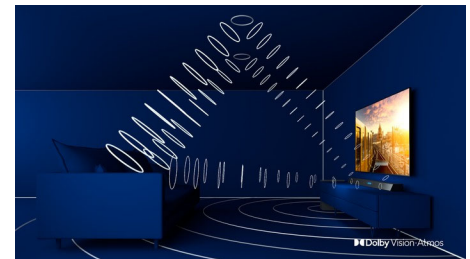

Dolby Vision and Dolby Atmos

Support for Dolby's premium sound and video formats means the HDR content you watch will look-and sound-gloriously real. Whether it's the latest streaming series or a Blu-Ray disc set, you'll enjoy contrast, brightness, and color that reflect the director's original intentions. And hear spacious sound with clarity, detail, and depth.