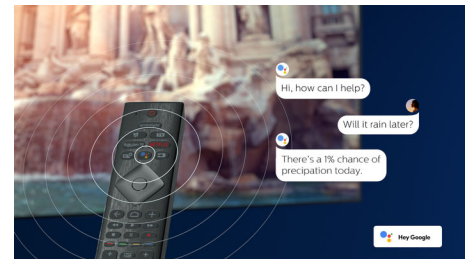

## DTS Play-Fi compatible

With DTS Play-Fi on your Philips TV you can connect to compatible speakers in any room. Got wireless speakers in the kitchen? Listen to the film while you make a snack, or keep up with the sports commentary while you get everyone drinks.

## HDMI 2.1 VRR and low latency

Your Philips TV boasts the latest HDMI 2.1 connectivity, and the TV automatically switches to a low latency setting when you start playing a game on your console. VRR is supported for smooth fast-action gameplay. Ambilight's gaming mode brings the thrill right into the room.

## AI voice control

Push a button on the remote to talk to the Google Assistant. Control the TV or Google Assistant-compatible smart home devices with your voice. Or ask Alexa to control the TV via Alexa-enabled devices.