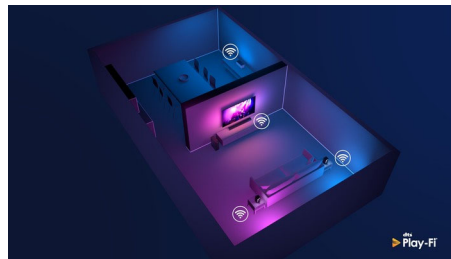

DTS Play-Fi compatible

With DTS Play-Fi on your Philips TV you can connect to compatible speakers in any room. Got wireless speakers in the kitchen? Listen to the film while you make a snack, or keep up with the sports commentary while you get everyone drinks.