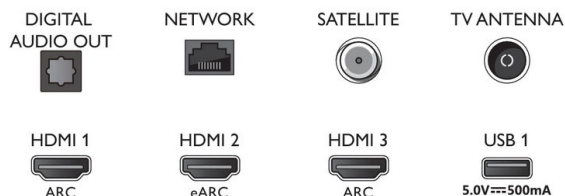

Design

- Colours of TV: Light silver bezel
- Stand design: Light silver V sticks

Accessories

- Included accessories: Quick start guide, Legal and safety brochure, Power cord, Tabletop stand, Remote Control with QWERTY
- Included batteries: 2 x AAA Batteries

Connections

Side

Bottom

Issue date 2021-07-12

Version: 6.2.1

12 NC: 8670 001 74896
EAN: 87 18863 02861 2

© 2021 Koninklijke Philips N.V.
All Rights reserved.

Specifications are subject to change without notice.
Trademarks are the property of Koninklijke Philips N.V.
or their respective owners.