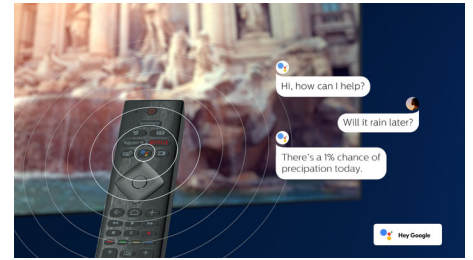

Dolby Vision + Dolby Atmos

Support for Dolby's premium sound and video formats means that the HDR content that you watch will look—and sound—glorious. You'll enjoy a picture that reflects the director's original intentions and experience spacious sound with real clarity and depth.

AI voice control

Push a button on the remote to talk to the Google Assistant. Control the TV or Google Assistant-compatible smart home devices with your voice. Or ask Alexa to control the TV via Alexa-enabled devices.