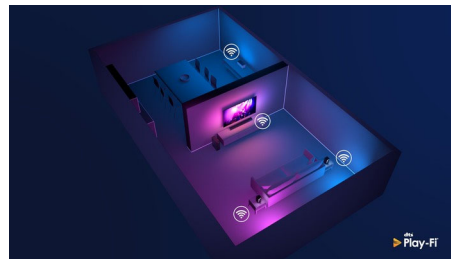

DTS Play-Fi compatible

With DTS Play-Fi on your Philips TV you can connect to compatible speakers in any room. Got wireless speakers in the kitchen? Listen to the film while you make a snack, or keep up with the sports commentary while you get everyone drinks.