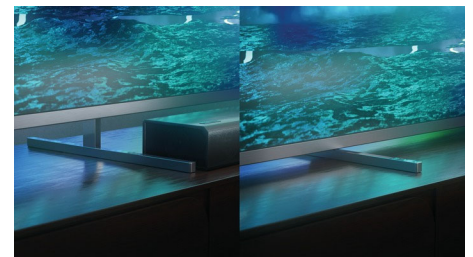

Slim, attractive design

Looking for a TV that fits with your room? The virtually bezel-free screen of this 4K smart TV goes with just about any interior. The slim feet make it seem as if the screen is floating above your TV unit and you can widen the feet to accommodate longer soundbars.