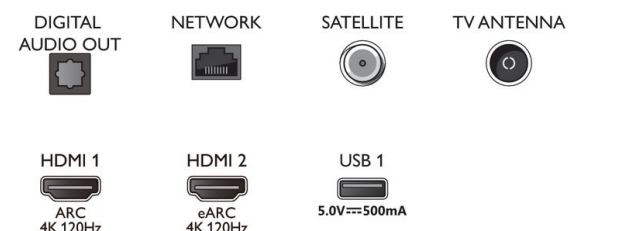

Issue date 2021-07-27

Version: 5.1.1

12 NC: 8670 001 75014
EAN: 87 18863 02898 8

© 2021 Koninklijke Philips N.V.
All Rights reserved.

Specifications are subject to change without notice.
Trademarks are the property of Koninklijke Philips N.V. or their respective owners.

www.philips.com

*Memory size (Flash): 16 GB (the actual available disk space may differ depending on e.g. (pre-)installed apps, installed operating system etc.)

*EPG and actual visibility (up to 8 days) is country- and operator-dependent.

*Android App offerings vary per country. For more details please visit your local Google Play Store.

*The TV supports DVB reception for 'Free to air' broadcast. Specific DVB operators may not be supported. An up to date list can be found in the FAQ section of the Philips support website. For some operators Conditional Access and subscription are required. Contact your operator for more information.

*Philips TV Remote app and related functionalities vary per TV model, operator and country, as well as smart device model and OS. For more details please visit: www.philips.com/TVRemoteapp.

*USB recording for digital channels only, recordings may be limited by broadcast copy protection (CI+). Country and channel restrictions may apply.

*This television contains lead only in certain parts or components where no technology alternatives exist in accordance with existing exemption clauses under the RoHS Directive.

*Amazon, Alexa and all related logos are trademarks of Amazon.com, Inc. or its affiliates. Amazon Alexa is available in selected languages and countries.

*Amazon Prime is available in selected languages and countries.

*Disney+ is available in selected languages and countries.

*Google Assistant is available on Philips Android TVs running on Android O (8) or higher OS version. Google Assistant is available in selected languages and countries.

*Netflix subscription required. Subject to terms on <https://www.netflix.com>

*Rakuten TV is available in selected languages and countries.