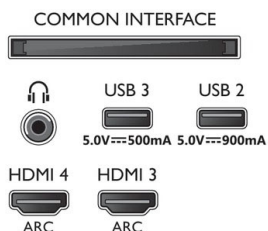

Connections

Side

Bottom