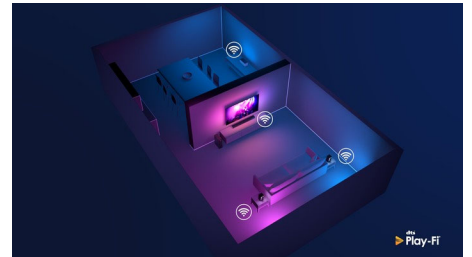

DTS Play-Fi compatible

With DTS Play-Fi on your Philips TV you can connect to compatible speakers in any room. Got wireless speakers in the kitchen? Listen to the film while you make a snack or keep up with the sports commentary while you get everyone drinks.

AI voice control

This Philips Android TV gives you a choice of voice assistants! Control the TV via Google Home devices or an Android TV remote app. Or ask Alexa to control the TV via Alexa-enabled devices.