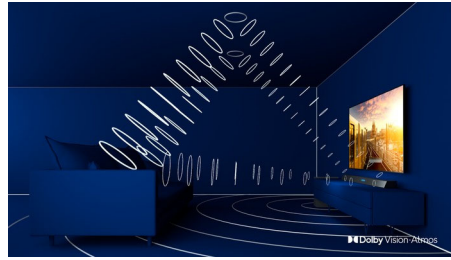

65OLED706/12

Highlights

3 sided Ambilight

With Philips Ambilight, every moment feels closer. Intelligent LEDs around the edge of the TV respond to the on-screen action and emit an immersive glow that's simply captivating. Experience it once and wonder how you enjoyed TV without it.

Philips OLED TV

With a Philips OLED TV, you get a wider viewing angle and a uniquely lifelike picture. Blacks are deeper. Colours are truer. Details in shadows and highlights are precisely reproduced. All major HDR formats are supported. You'll feel the full power of every scene.

Dolby Vision + Dolby Atmos

Support for Dolby's premium sound and video formats means that the HDR content that you watch will look—and sound—glorious. You'll enjoy a picture that reflects the director's original intentions and experience spacious sound with real clarity and depth.