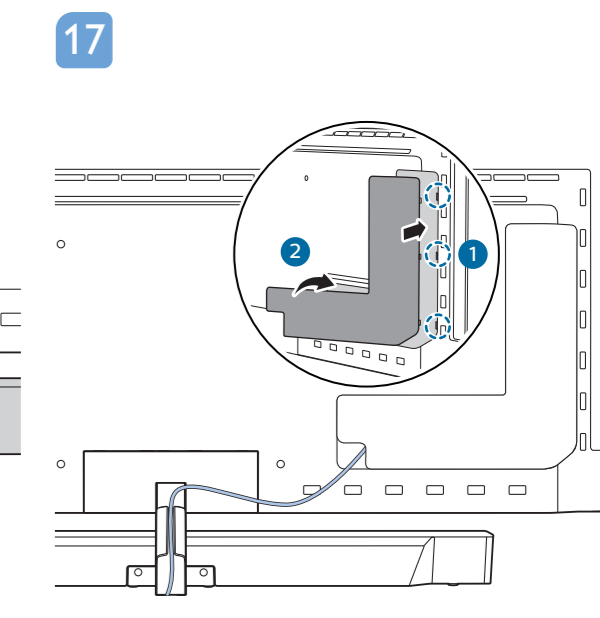

PHILIPS

Television

Quick Start Guide

OLED936 series

Sound by
Bowers & Wilkins