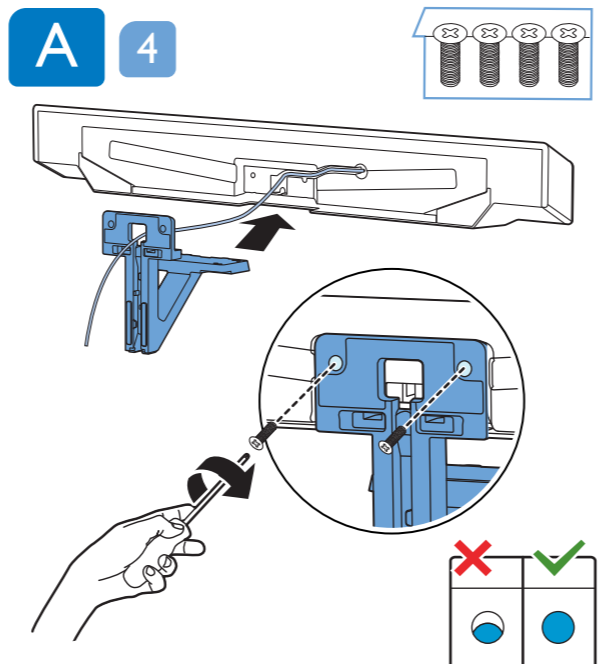

PHILIPS

Television

Quick Start Guide

OLED936 series

Sound by
Bowers & Wilkins