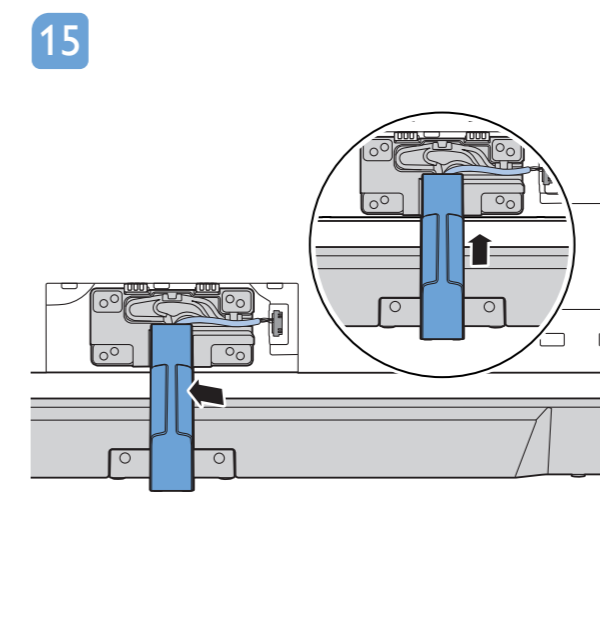

PHILIPS

Television

Quick Start Guide

OLED936 series

Sound by
Bowers & Wilkins