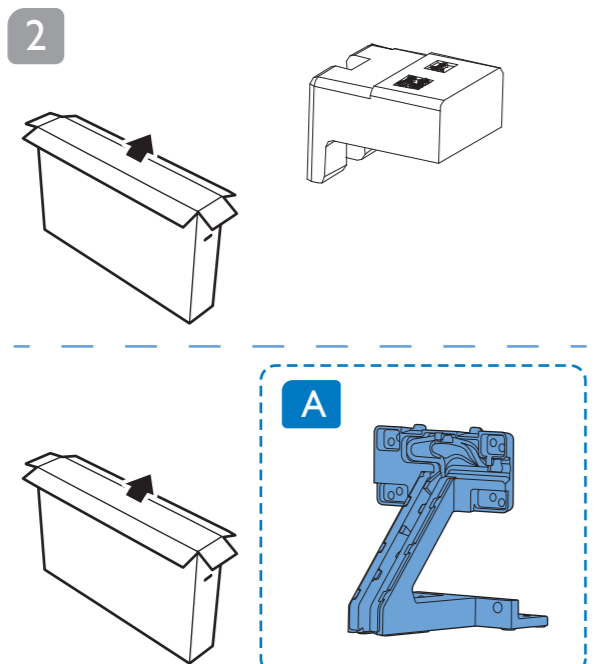

PHILIPS

Television

Quick Start Guide

OLED936 series

Sound by
Bowers & Wilkins