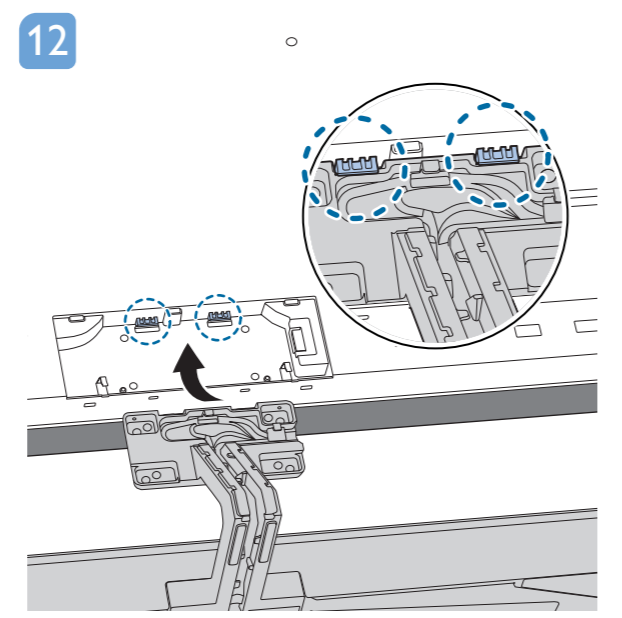

PHILIPS

Television

Quick Start Guide

OLED936 series

Sound by
Bowers & Wilkins