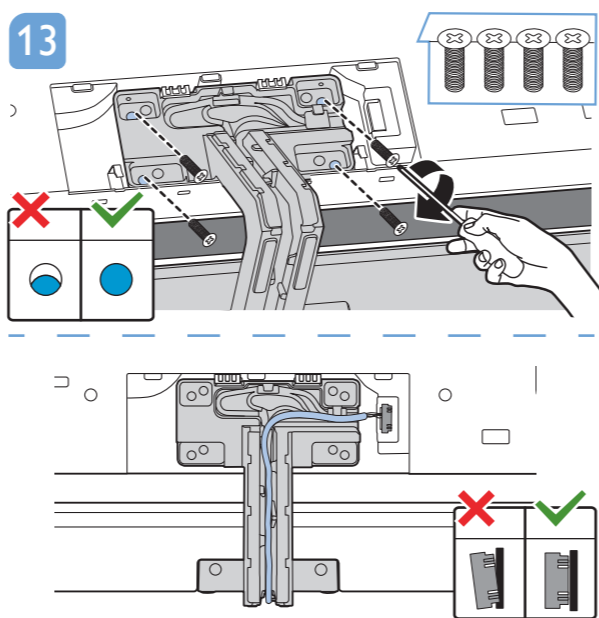

PHILIPS

Television

Quick Start Guide

OLED936 series

Sound by
Bowers & Wilkins