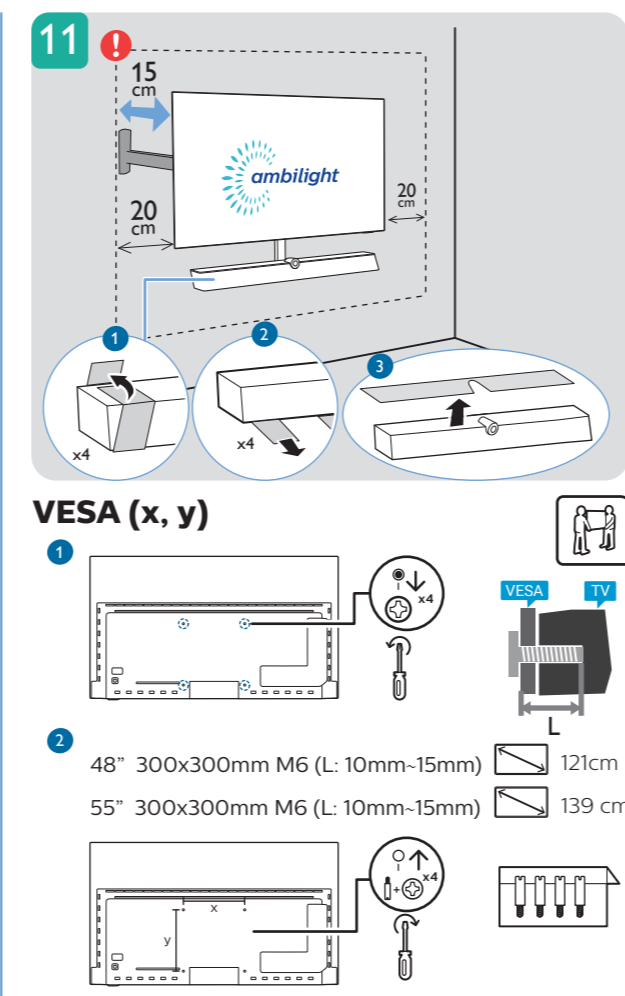

English Read the safety instructions.
Български Прочетете инструкциите за безопасност.
Čeština Přečtěte si bezpečnostní pokyny.
Hrvatski Pročitajte sigurnosne upute.
Dansk Læs sikkerhedsforskrifterne.
Deutsch Lesen Sie die Sicherheitshinweise.
Ελληνικά Διαβάστε τις οδηγίες ασφαλείας.
Eesti Lugege ohutusõudeid.
Español Lea las instrucciones de seguridad.

Français Lisez les consignes de sécurité.
Italiano Leggere le istruzioni di sicurezza.
Қазақша Қорғаныстық нұсқаулар.
Latviešu Izlasiet drošības norādījumus.
Lietuvių Perskaitykite saugos instrukcijas.
Magyar Olvassa el a biztonságási utasításokat.

Nederlands Lees de veiligheidsvoorschriften.
Norsk Les sikkerhetsforskriftene.
Polski Zapoznaj się z instrukcjami bezpieczeństwa.

Português Leia as instruções de segurança.
Română Citiți instrucțiunile de siguranță.
Русский Читайте инструкции по технике безопасности.
Srpski Pročitajte bezbednosna uputstva.
Slovenščina Preberite varnostna navodila.
Slovensky Prečítajte si bezpečnostné pokyny.
Suomi Lue turvaohjeet.
Svenska Läs säkerhetsinstruktionerna.
ภาษาไทย โปรดอ่านคำแนะนำด้านความปลอดภัย

Türkçe Güvenlik talimatlarını okuyun.
Українська Читайте інструкції з техніки безпеки.
العربية قراءة تعليمات السلامة.
עברית קראו את הוראות הבטיחות

Register your product and get support at www.philips.com/TVsupport

COMMON INTERFACE CAM

USB 2/3

USB 1

HDMI 3/4 ARC

POWER (EU)

POWER (UK)

NETWORK

SAT (EU)

ANTENNA

HDMI 1 ARC 4K 120Hz

HDMI 2 ARC / eARC 4K 120Hz

SUBWOOFER PRE OUT

DIGITAL AUDIO OUT

RC Instructions

TV software upgrade for Smart TV- (From Internet)

1

2

3

Click

Help