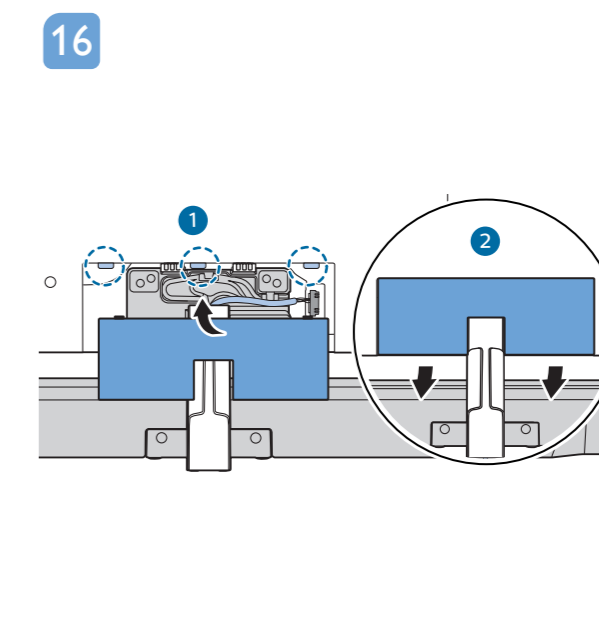

PHILIPS

Television

Quick Start Guide

OLED936 series

Sound by
Bowers & Wilkins