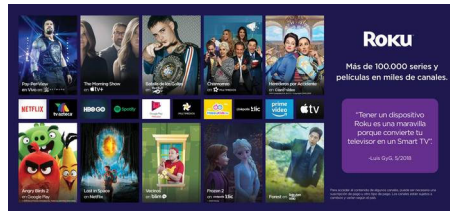

Entertainment for everyone

Whether you're a cable subscriber, cord cutter, or anything in between, it's easy to watch what you love with Philips Roku TV. Get one-click access to your cable, satellite, or

HDTV antenna on the home screen. Or start streaming with live-streaming TV channels, plus 100,000+ movies and TV episodes available, including tens of thousands for free.