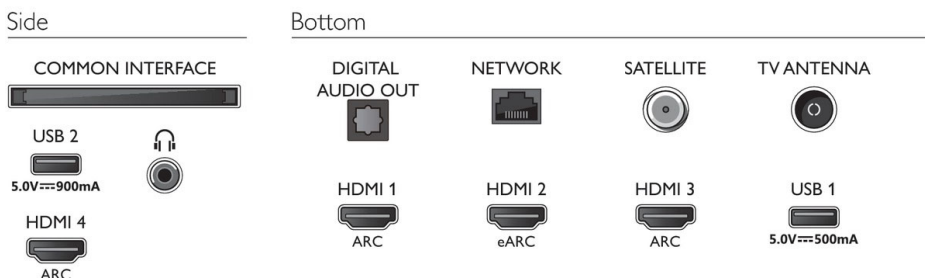

Multimedia Applications

- Video Playback Formats: Containers: AVI, MKV, H264/MPEG-4 AVC, MPEG-1, MPEG-2, MPEG-4, VP9, HEVC (H.265), AV1
- Subtitles Formats Support: .SRT, .SUB, .TXT, .SMI, .ASS, .SSA
- Music Playback Formats: AAC, MP3, WAV, WMA (v2 up to v9.2), WMA-PRO (v9 and v10), FLAC
- Picture Playback Formats: JPEG, BMP, GIF, PNG, 360 photo, HEIF

Design

- Colours of TV: Light silver bezel
- Stand design: Light silver V sticks

Dimensions

- Box dimensions (W x H x D):

- 1600.0 x 995.0 x 170.0 mm
- Set dimensions (W x H x D): 1450.5 x 833.5 x 85.1 mm
- Set dimensions with stand (W x H x D): 1450.5 x 904.9 x 297.5 mm
- Stand dimensions (W x H x D): 806.2/1226.2 x 70.0 x 297.5 mm
- Product weight: 24.5 kg
- Product weight (+stand): 24.9 kg
- Weight incl. Packaging: 31.0 kg
- Stand height to TV bottom edge: 70.0 mm
- Distance between 2 stands: 806.2/1226.2 mm
- Wall-mount compatible: 300 x 300 mm

Accessories

- Included accessories: Quick start guide, Legal and safety brochure, Power cord, Tabletop stand, Remote Control, 2 x AAA Batteries

EU Energy card

- EPREL registration numbers: 1162833
- Energy class for SDR: G
- On mode power demand for SDR: 109 kWh/1000h
- Energy class for HDR: G
- On mode power demand for HDR: 217 kWh/1000h
- Networked standby mode: <2.0 W
- Off mode power consumption: n.a.
- Panel technology used: LED LCD

Connections

Issue date 2022-07-20

Version: 5.3.1

12 NC: 8670 001 82585
EAN: 87 18863 03405 7

© 2022 Koninklijke Philips N.V.
All Rights reserved.

Specifications are subject to change without notice. Trademarks are the property of Koninklijke Philips N.V. or their respective owners.

www.philips.com

* EPG and actual visibility (up to 8 days) is country- and operator-dependent.

* Android App offerings vary per country. For more details please visit your local Google Play Store.

* Memory size (Flash): 16 G, the actual available disc space may differ (dependant on e.g. (pre-)installed apps, installed operating system, etc.)

* The TV supports DVB reception for 'Free to air' broadcast. Specific DVB operators may not be supported. An up to date list can be found in the FAQ section of the Philips support website. For some operators Conditional Access and subscription are required. Contact your operator for more information.

* Philips TV Remote app and related functionalities vary per TV model, operator and country, as well as smart device model and OS. For more details please visit: www.philips.com/TVRemoteapp.

* USB recording for digital channels only, recordings may be limited by broadcast copy protection (CI+). Country and channel restrictions may apply.

* This television contains lead only in certain parts or components where no technology alternatives exist in accordance with existing exemption clauses under the RoHS Directive.

* Amazon Prime is available in selected languages and countries.

* Google Assistant is available on Philips Android TVs running on Android O (8) or higher OS version. Google Assistant is available in selected languages and countries.

* Netflix subscription required. Subject to terms on <https://www.netflix.com>

* Amazon, Alexa and all related logos are trademarks of Amazon.com, Inc. or its affiliates. Amazon Alexa is available in selected languages and countries.

* Disney+ subscription required. Subject to terms at <https://www.disneyplus.com> (c) 2020 Disney and its related entities. Disney+ is available in selected languages and countries.

* Rakuten TV is available in selected languages and countries.