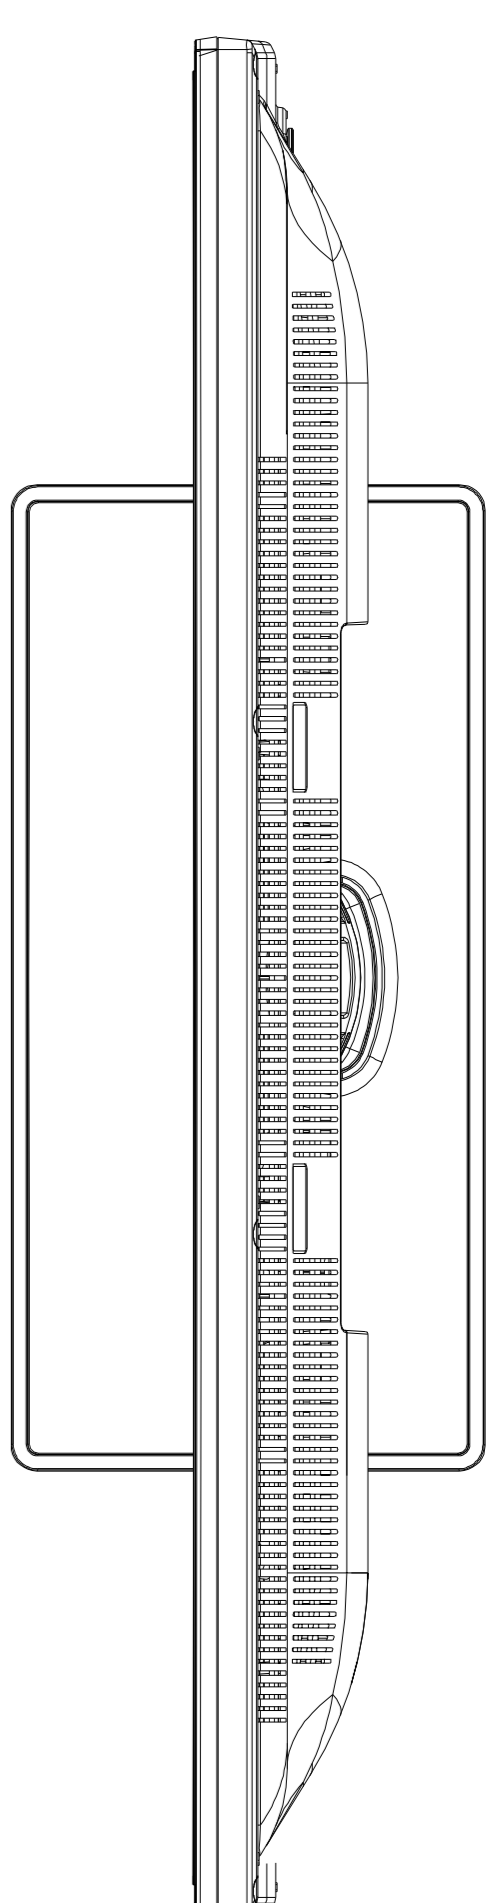

TFT 32282 LED BMS VNB

TV DIMENSIONS (mm--kg)				
MODEL	WIDTH mm	DEPTH mm	HEIGHT mm	WEIGHT kg
LED 32282 BMS VNB	735	185	478	8,70
PRODUCT W/ FOOT	735	min. 36 max. 68	438	6,20
PRODUCT W/O FOOT	735			
PRODUCT BOX	915	128	555	10,35

AGIRLIK ÖLÇÜLERİ ±%5 TOLERANSLIDIR.