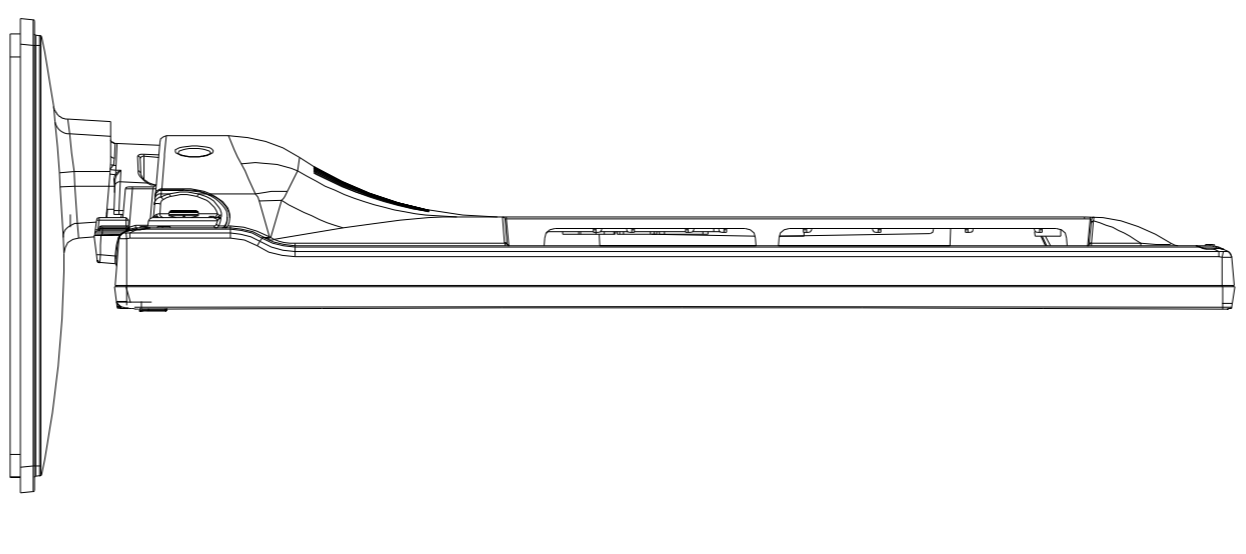

TFT 32282 LED BMS VNB

TV DIMENSIONS (mm--kg)				
MODEL	WIDTH mm	DEPTH mm	HEIGHT mm	WEIGHT kg
LED 32282 BMS VNB	735	185	478	8,70
PRODUCT W/ FOOT	735	min. 36 max. 68	438	6,20
PRODUCT W/O FOOT	735			
PRODUCT BOX	915	128	555	10,35

AGIRLIK ÖLÇÜLERİ ±%5 TOLERANSLIDIR.