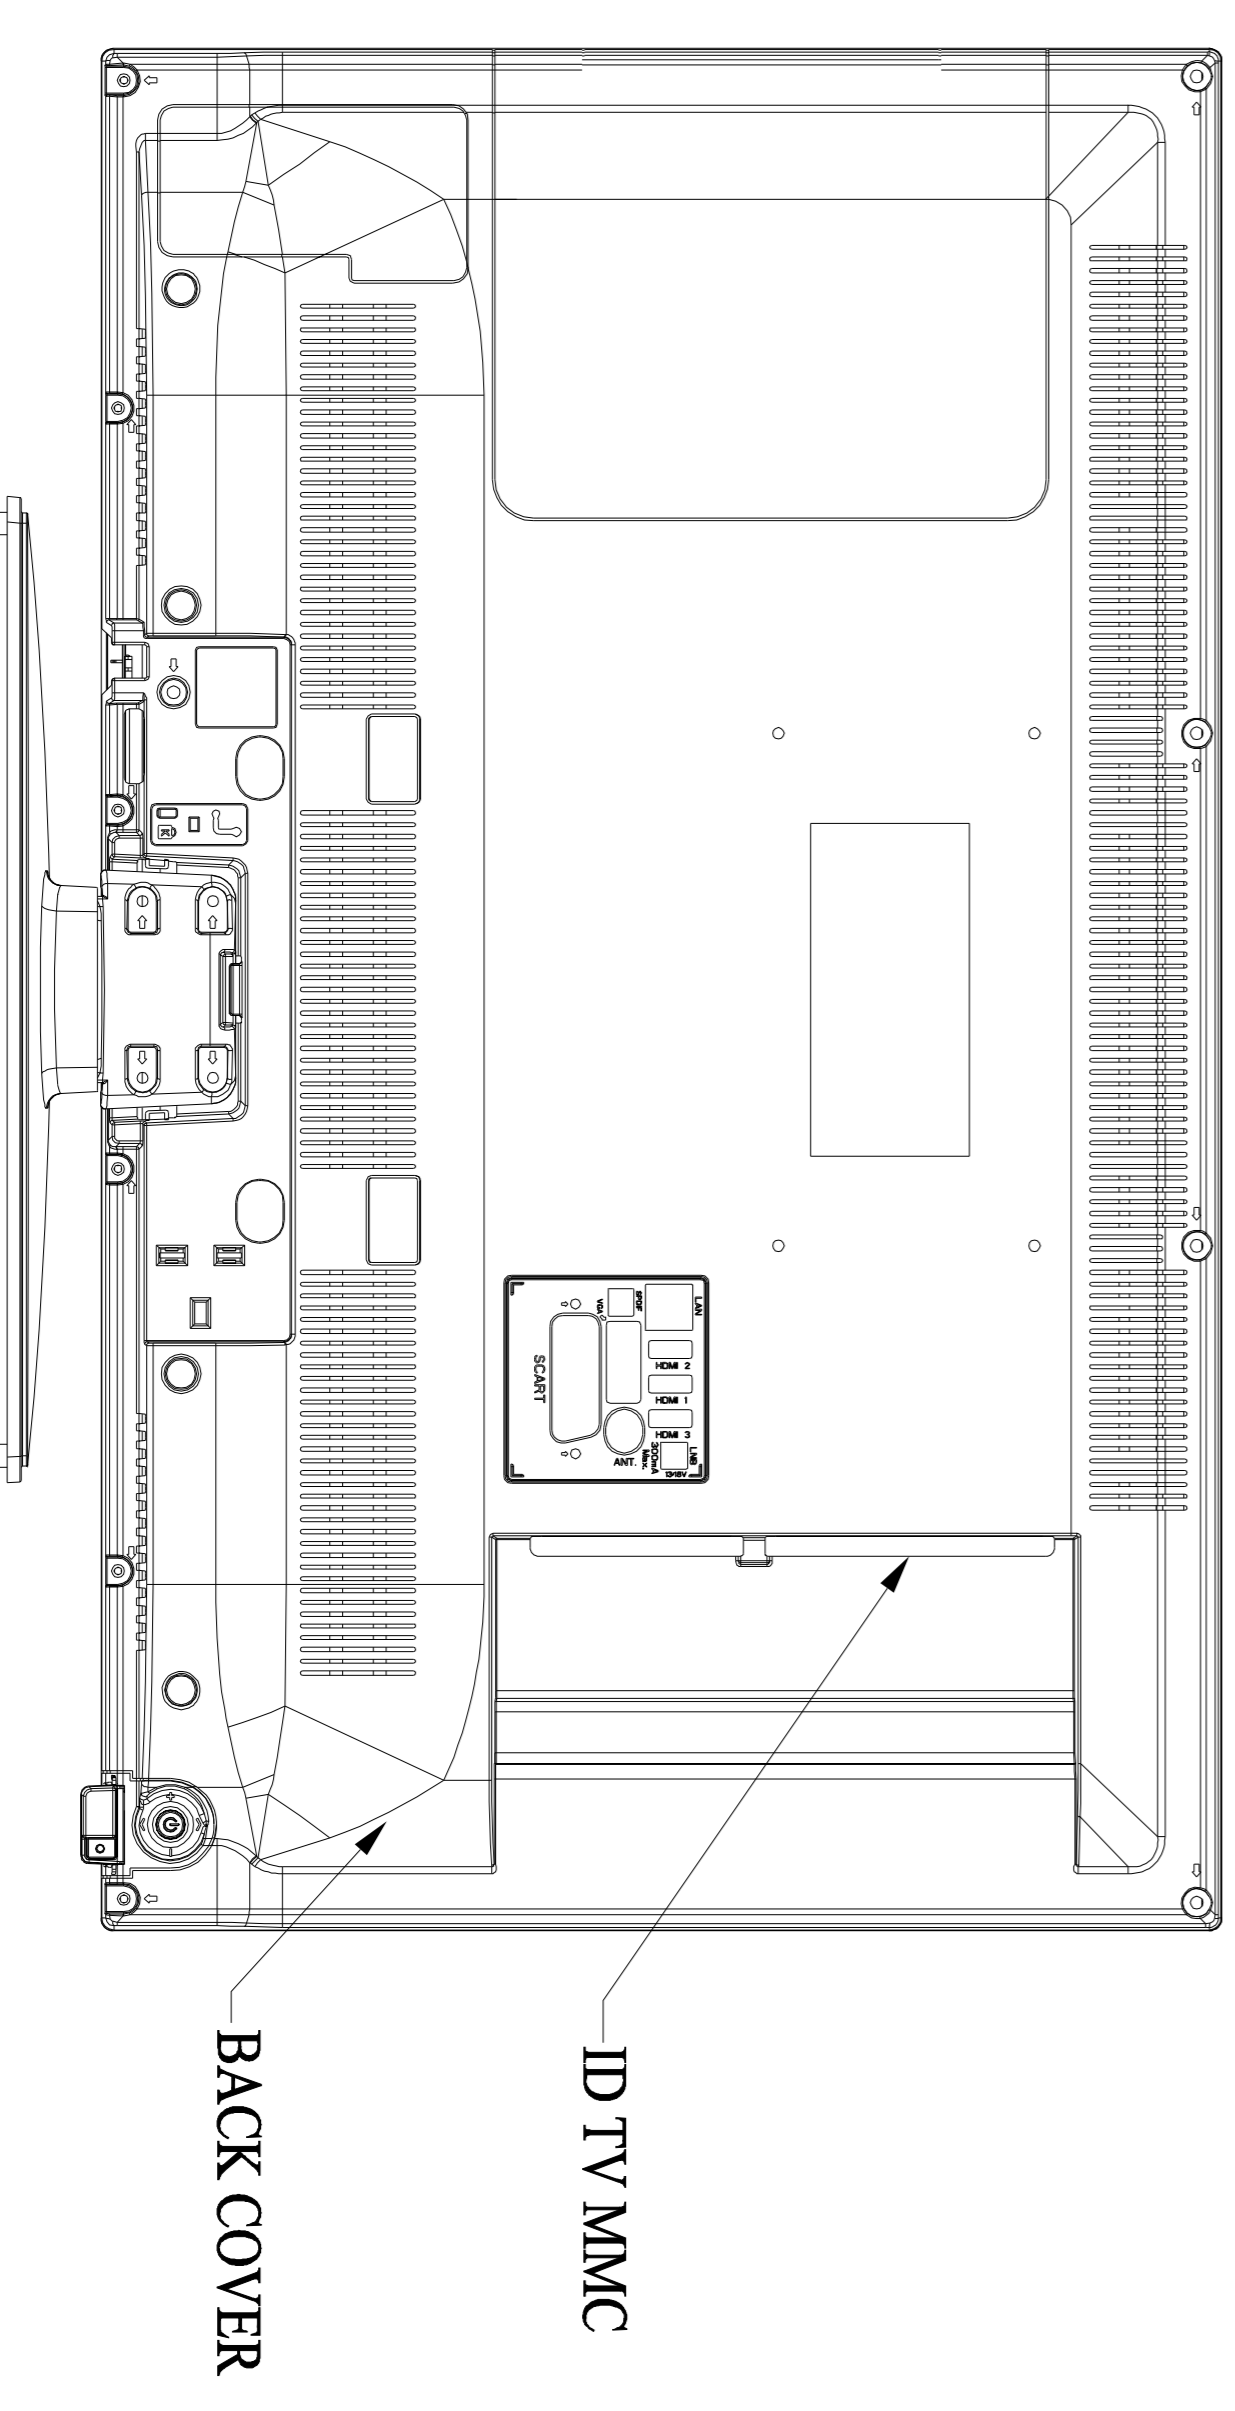

TFT 32282 LED BMS VNB

TV DIMENSIONS (mm--kg)				
MODEL	WIDTH mm	DEPTH mm	HEIGHT mm	WEIGHT kg
LED 32282 BMS VNB	735	185	478	8,70
PRODUCT W/ FOOT	735	min. 36 max. 68	438	6,20
PRODUCT W/O FOOT	735			
PRODUCT BOX	915	128	555	10,35

AGIRLIK ÖLÇÜLERİ ±%5 TOLERANSLIDIR.