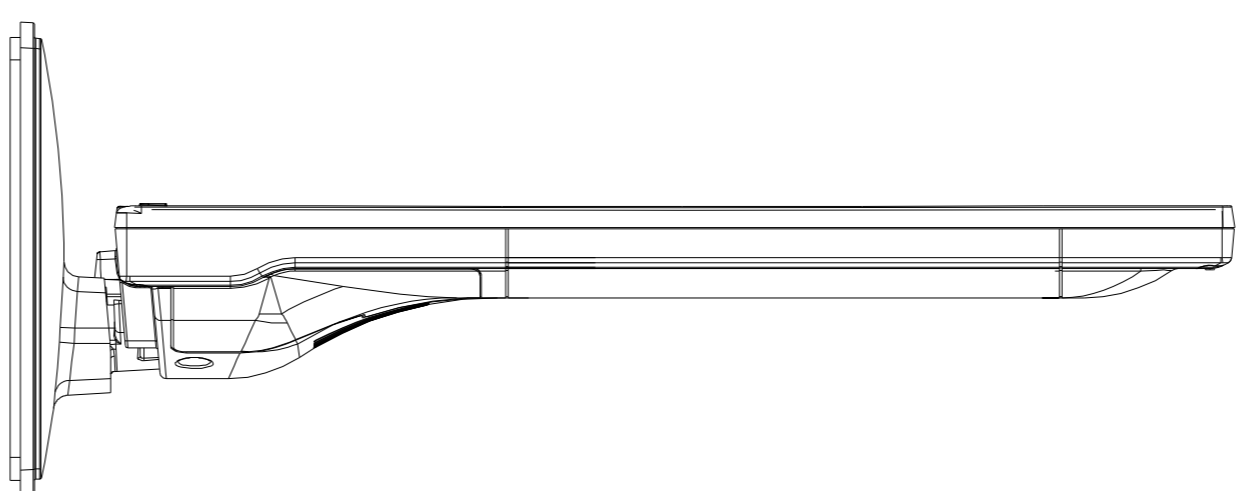

TFT 32282 LED BMS VNB

TV DIMENSIONS (mm--kg)				
MODEL	WIDTH mm	DEPTH mm	HEIGHT mm	WEIGHT kg
LED 32282 BMS VNB	735	185	478	8,70
PRODUCT W/ FOOT	735	min. 36 max. 68	438	6,20
PRODUCT W/O FOOT	735			
PRODUCT BOX	915	128	555	10,35

AGIRLIK ÖLÇÜLERİ ±%5 TOLERANSLIDIR.