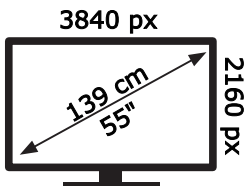

ENERG

SALORA

55QLEDTV

77 kWh/1000h

ABCDEF**G**

77 kWh/1000h

50619518

2019/2013