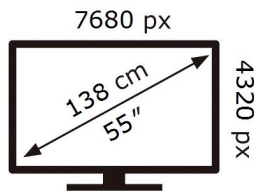

ENERG

SAMSUNG

QE55QN750AT

198 kWh/1000h

ABCDEF **G**

HDR

232 kWh/1000h

2019/2013