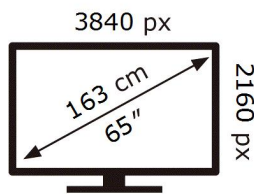

**ENERG** 

**SAMSUNG**

UE65TU6925K

**115** kWh/1000h

ABCDEF **G**

**158** kWh/1000h

2019/2013