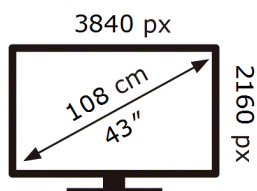

ENERG

SAMSUNG

UE43AU8000U

72 kWh/1000h

ABCDEF **G**

HDR

97 kWh/1000h

2019/2013