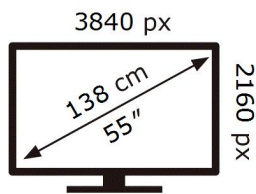

ENERG

SAMSUNG

QE55Q65BAU

77 kWh/1000h

ABCDEF **G**

130 kWh/1000h

2019/2013