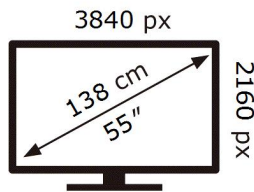

ENERG

SAMSUNG

QE55Q75BAT

93 kWh/1000h

ABCDEF **G**

161 kWh/1000h

2019/2013