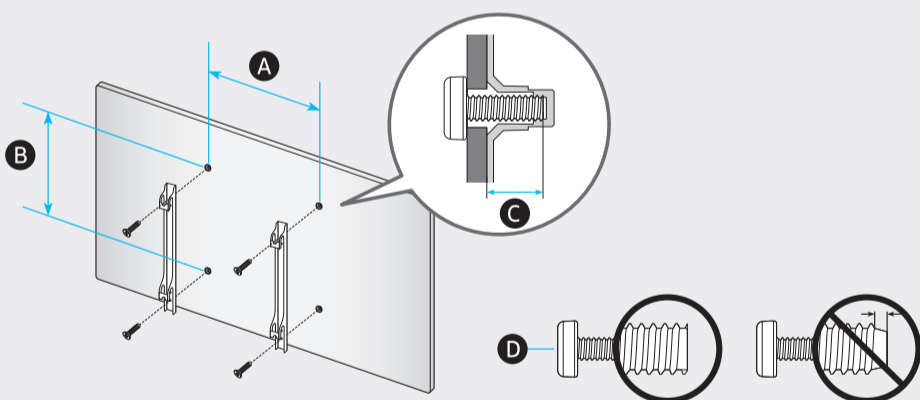

4

85"

5

	A	B	C	D	E	F	G	H	I
75Q6*A 75QA6*	66.0 inches (1676.7 mm) (167.67 cm)	37.8 inches (960.3 mm) (96.03 cm)	1.0 inches (26.6 mm) (2.66 cm)	39.6 inches (1005.5 mm) (100.55 cm)	40.6 inches (1030.5 mm) (103.05 cm)	11.4 inches (340.4 mm) (34.04 cm)	74.5 inches (189 cm)	70.8 lbs (32.1 kg)	73.4 lbs (33.3 kg)
85Q6*A 85QA6*	74.8 inches (1900.9 mm) (190.09 cm)	42.8 inches (1086.1 mm) (108.61 cm)	1.1 inches (26.9 mm) (2.69 cm)	44.5 inches (1129.1 mm) (112.91 cm)	45.4 inches (1154.1 mm) (115.41 cm)	15.6 inches (396.6 mm) (39.66 cm)	84.5 inches (214 cm)	91.5 lbs (41.5 kg)	96.1 lbs (43.6 kg)
75AU8*** 75UA8***	66.0 inches (1676.7 mm) (167.67 cm)	37.8 inches (960.3 mm) (96.03 cm)	1.0 inches (26.6 mm) (2.66 cm)	39.5 inches (1003.4 mm) (100.34 cm)	40.5 inches (1028.4 mm) (102.84 cm)	13.1 inches (332.2 mm) (33.22 cm)	74.5 inches (189 cm)	70.8 lbs (32.1 kg)	73.4 lbs (33.3 kg)
85AU7*** 85AU8*** 85UA8***	74.8 inches (1900.9 mm) (190.09 cm)	42.8 inches (1086.1 mm) (108.61 cm)	1.1 inches (26.9 mm) (2.69 cm)	44.5 inches (1131.5 mm) (113.15 cm)	45.5 inches (1156.5 mm) (115.65 cm)	15.5 inches (394.7 mm) (39.47 cm)	84.5 inches (214 cm)	91.5 lbs (41.5 kg)	95.9 lbs (43.5 kg)

*: 0-9, A-Z

	VESA A x B (mm)	C (mm)	D x 4
75Q6*A 75QA6*	400 x 400	11-13	M8
85Q6*A 85QA6*	600 x 400		
75AU8*** 75UA8***	400 x 400		
85AU7*** 85AU8*** 85UA8***	600 x 400		

*: 0-9, A-Z

SAMSUNG

QUICK SETUP GUIDE
GUIDE D'INSTALLATION RAPIDE
GUÍA RÁPIDA DE CONFIGURACIÓN
GUIA RÁPIDO DE INSTALAÇÃO
KURZANLEITUNG ZUR KONFIGURATION
GUIDA DI INSTALLAZIONE RAPIDA