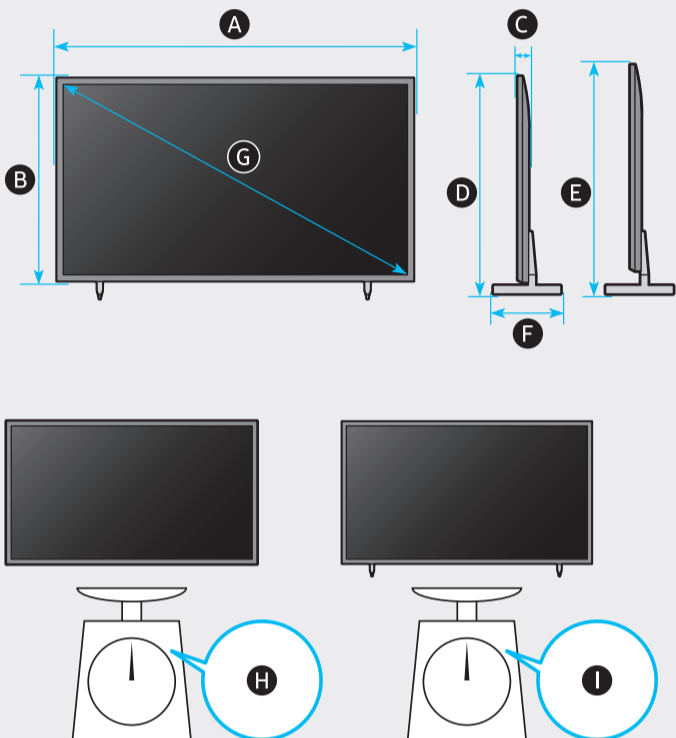

4

85"

5

	A	B	C	D	E	F	G	H	I
75Q6*A 75QA6*	66.0 inches (1676.7 mm) (167.67 cm)	37.8 inches (960.3 mm) (96.03 cm)	1.0 inches (26.6 mm) (2.66 cm)	39.6 inches (1005.5 mm) (100.55 cm)	40.6 inches (1030.5 mm) (103.05 cm)	11.4 inches (340.4 mm) (34.04 cm)	74.5 inches (189 cm)	70.8 lbs (32.1 kg)	73.4 lbs (33.3 kg)
85Q6*A 85QA6*	74.8 inches (1900.9 mm) (190.09 cm)	42.8 inches (1086.1 mm) (108.61 cm)	1.1 inches (26.9 mm) (2.69 cm)	44.5 inches (1129.1 mm) (112.91 cm)	45.4 inches (1154.1 mm) (115.41 cm)	15.6 inches (396.6 mm) (39.66 cm)	84.5 inches (214 cm)	91.5 lbs (41.5 kg)	96.1 lbs (43.6 kg)
75AU8*** 75UA8***	66.0 inches (1676.7 mm) (167.67 cm)	37.8 inches (960.3 mm) (96.03 cm)	1.0 inches (26.6 mm) (2.66 cm)	39.5 inches (1003.4 mm) (100.34 cm)	40.5 inches (1028.4 mm) (102.84 cm)	13.1 inches (332.2 mm) (33.22 cm)	74.5 inches (189 cm)	70.8 lbs (32.1 kg)	73.4 lbs (33.3 kg)
85AU7*** 85AU8*** 85UA8***	74.8 inches (1900.9 mm) (190.09 cm)	42.8 inches (1086.1 mm) (108.61 cm)	1.1 inches (26.9 mm) (2.69 cm)	44.5 inches (1131.5 mm) (113.15 cm)	45.5 inches (1156.5 mm) (115.65 cm)	15.5 inches (394.7 mm) (39.47 cm)	84.5 inches (214 cm)	91.5 lbs (41.5 kg)	95.9 lbs (43.5 kg)

*: 0-9, A-Z

	VESA A x B (mm)	C (mm)	D x 4
75Q6*A 75QA6*	400 x 400	11-13	M8
85Q6*A 85QA6*	600 x 400		
75AU8*** 75UA8***	400 x 400		
85AU7*** 85AU8*** 85UA8***	600 x 400		

*: 0-9, A-Z

SAMSUNG

QUICK SETUP GUIDE
GUIDE D'INSTALLATION RAPIDE
GUÍA RÁPIDA DE CONFIGURACIÓN
GUIA RÁPIDO DE INSTALAÇÃO
KURZANLEITUNG ZUR KONFIGURATION
GUIDA DI INSTALLAZIONE RAPIDA

75"

85"

	USB		USB-C
	OPTICAL		
	ARC		HDMI (eARC)
			HDMI
			LAN
			ANT

AU7***, AU8***, UA8*** Q6*A, QA6*

1

2

3