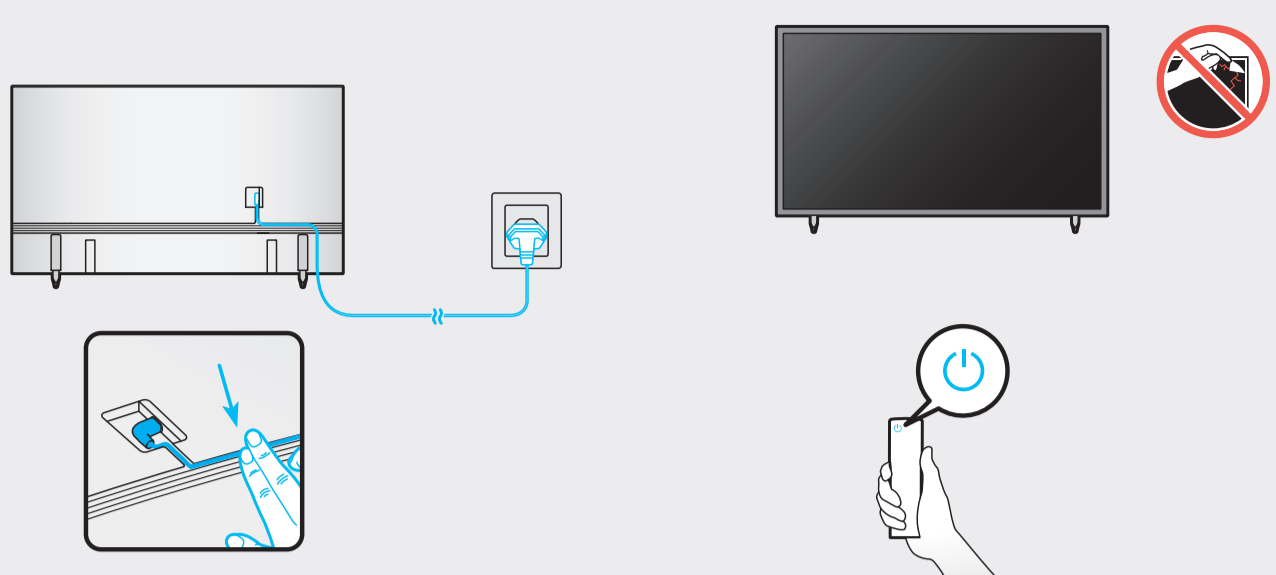

4

85"

5

	A	B	C	D	E	F	G	H	I
75Q6*A 75QA6*	66.0 inches (1676.7 mm) (167.67 cm)	37.8 inches (960.3 mm) (96.03 cm)	1.0 inches (26.6 mm) (2.66 cm)	39.6 inches (1005.5 mm) (100.55 cm)	40.6 inches (1030.5 mm) (103.05 cm)	11.4 inches (340.4 mm) (34.04 cm)	74.5 inches (189 cm)	70.8 lbs (32.1 kg)	73.4 lbs (33.3 kg)
85Q6*A 85QA6*	74.8 inches (1900.9 mm) (190.09 cm)	42.8 inches (1086.1 mm) (108.61 cm)	1.1 inches (26.9 mm) (2.69 cm)	44.5 inches (1129.1 mm) (112.91 cm)	45.4 inches (1154.1 mm) (115.41 cm)	15.6 inches (396.6 mm) (39.66 cm)	84.5 inches (214 cm)	91.5 lbs (41.5 kg)	96.1 lbs (43.6 kg)
75AU8*** 75UA8***	66.0 inches (1676.7 mm) (167.67 cm)	37.8 inches (960.3 mm) (96.03 cm)	1.0 inches (26.6 mm) (2.66 cm)	39.5 inches (1003.4 mm) (100.34 cm)	40.5 inches (1028.4 mm) (102.84 cm)	13.1 inches (332.2 mm) (33.22 cm)	74.5 inches (189 cm)	70.8 lbs (32.1 kg)	73.4 lbs (33.3 kg)
85AU7*** 85AU8*** 85UA8***	74.8 inches (1900.9 mm) (190.09 cm)	42.8 inches (1086.1 mm) (108.61 cm)	1.1 inches (26.9 mm) (2.69 cm)	44.5 inches (1131.5 mm) (113.15 cm)	45.5 inches (1156.5 mm) (115.65 cm)	15.5 inches (394.7 mm) (39.47 cm)	84.5 inches (214 cm)	91.5 lbs (41.5 kg)	95.9 lbs (43.5 kg)

*: 0-9, A-Z

	VESA A x B (mm)	C (mm)	D x 4
75Q6*A 75QA6*	400 x 400	11-13	M8
85Q6*A 85QA6*	600 x 400		
75AU8*** 75UA8***	400 x 400		
85AU7*** 85AU8*** 85UA8***	600 x 400		

*: 0-9, A-Z

SAMSUNG

QUICK SETUP GUIDE
GUIDE D'INSTALLATION RAPIDE
GUÍA RÁPIDA DE CONFIGURACIÓN
GUIA RÁPIDO DE INSTALAÇÃO
KURZANLEITUNG ZUR KONFIGURATION
GUIDA DI INSTALLAZIONE RAPIDA