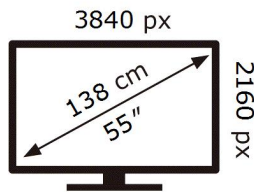

ENERG

SAMSUNG

QE55Q65AAU

77 kWh/1000h

ABCDEF **G**

HDR

140 kWh/1000h

2019/2013