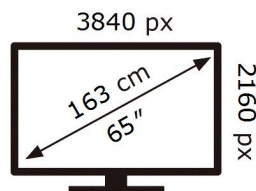

**ENERG**

**SAMSUNG**

UE65CU8500K

**108** kWh/1000h

ABCDEF **G**

**174** kWh/1000h

2019/2013