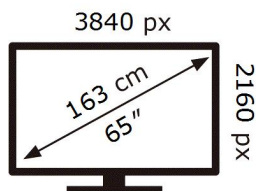

ENERG 

SAMSUNG

GQ65QN85CAT

67 kWh/1000h

ABCDEF **G**

181 kWh/1000h

2019/2013