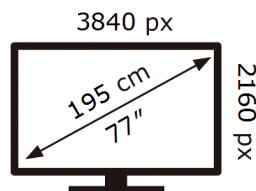

SAMSUNG

QE77S95CAT

131 kWh/1000h

ABCDEF **G**

252 kWh/1000h

2019/2013

ENERG

SAMSUNG