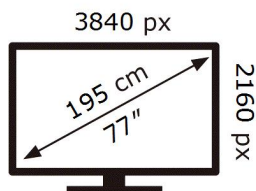

QE77S95CAT

131 kWh/1000h

ABCDEF **G**

252 kWh/1000h

2019/2013