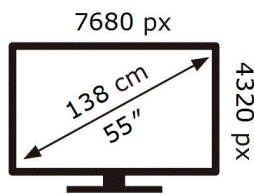

ENERG

SAMSUNG

GQ55QN700CT

84 kWh/1000h

ABCDEF **G**

234 kWh/1000h

2019/2013