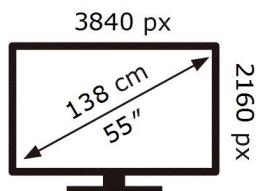

ENERG

SAMSUNG

QE55Q65CAU

71 kWh/1000h

ABCDEF **G**

130 kWh/1000h

2019/2013