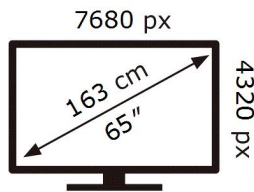

ENERG

SAMSUNG

QE65QN900CT

112 kWh/1000h

ABCDEF **G**

389 kWh/1000h

2019/2013