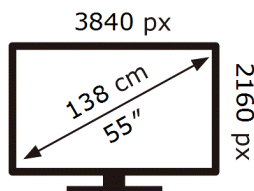

SAMSUNG

QE55LS01BHU

84 kWh/1000h

ABCDEF **G**

164 kWh/1000h

2019/2013

ENERG

SAMSUNG