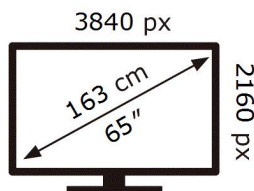

ENERG ⚡

SAMSUNG

QE65LS01BGU

101 kWh/1000h

ABCDEF **G**

190 kWh/1000h

2019/2013