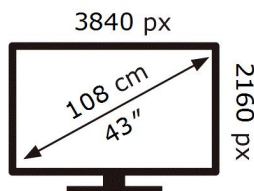

QE43LS01BHU

54 kWh/1000h

ABCDEF **G**

HDR

116 kWh/1000h

2019/2013