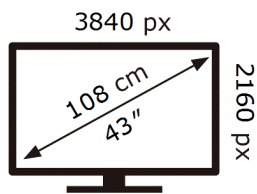

SAMSUNG

QE43LS01BHU

54 kWh/1000h

ABCDEF **G**

116 kWh/1000h

2019/2013

ENERG 

SAMSUNG