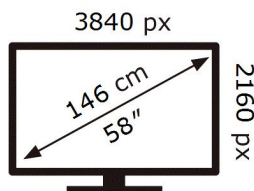

ENERG

SAMSUNG

UE58CU7170U

91 kWh/1000h

ABCDEF **G**

137 kWh/1000h

2019/2013