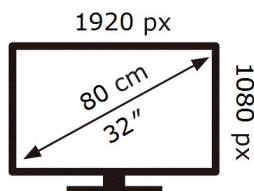

ENERG

SAMSUNG

UE32T5375CD

27 kWh/1000h

ABCDEF **G**

55 kWh/1000h

2019/2013