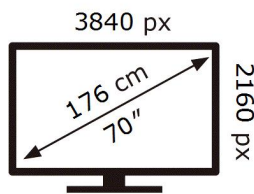

ENERG

SAMSUNG

UE70BU8005K

140 kWh/1000h

ABCDEF **G**

201 kWh/1000h

2019/2013