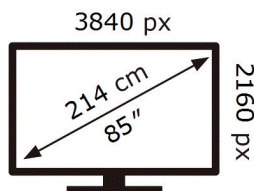

ENERG

SAMSUNG

GQ85Q71AAT

141 kWh/1000h

ABCDEF **G**

299 kWh/1000h

2019/2013