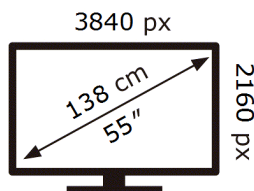

SAMSUNG

QE55S90CAT

82 kWh/1000h

ABCDEF **G**

134 kWh/1000h

2019/2013

ENERG ⚡

SAMSUNG