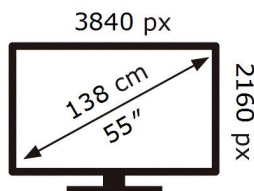

QE55S90CAT

82 kWh/1000h

ABCDEF **G**

134 kWh/1000h

2019/2013