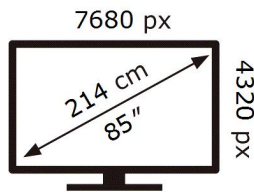

ENERG

SAMSUNG

QE85QN900CT

168 kWh/1000h

ABCDEF **G**

459 kWh/1000h

2019/2013