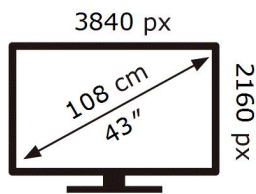

ENERG

SAMSUNG

TQ43Q65CAU

51 kWh/1000h

ABCDEF **G**

102 kWh/1000h

2019/2013