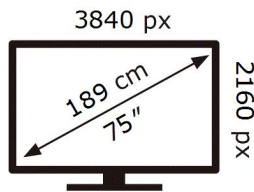

ENERG 

SAMSUNG

TU75CU8505K

139 kWh/1000h

ABCDEF **G**

224 kWh/1000h

2019/2013