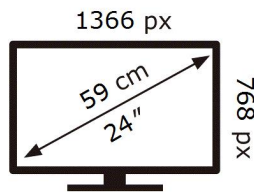

ENERG 

SAMSUNG

UE24N4305AE

17 kWh/1000h

2019/2013