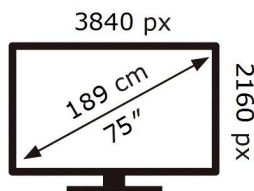

UE75CU7110K

**129** kWh/1000h

ABCDEF **G**

**229** kWh/1000h

2019/2013