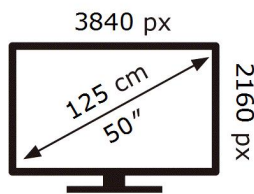

UE50AU7020K

71 kWh/1000h

ABCDEF **G**

HDR

95 kWh/1000h

2019/2013