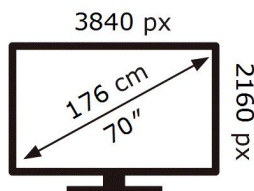

ENERG

SAMSUNG

UE70TU7125K

161 kWh/1000h

ABCDEF **G**

217 kWh/1000h

2019/2013