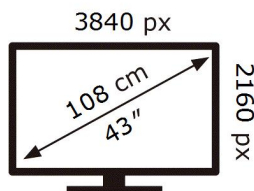

QE43QN93CAT

**54** kWh/1000h

ABCDEF **G**

**114** kWh/1000h

2019/2013