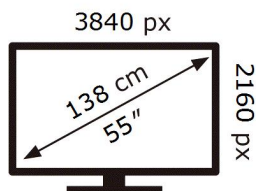

QE55Q75CAT

**82** kWh/1000h

ABCDEF **G**

**HDR**

**169** kWh/1000h

2019/2013