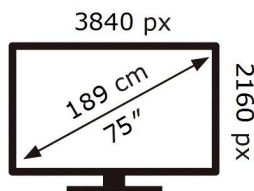

UE75CU71A0K

**129** kWh/1000h

ABCDEF **G**

**229** kWh/1000h

2019/2013