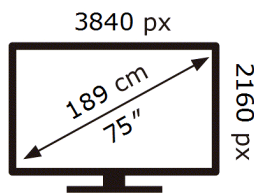

131 kWh/1000h

ABCDEF **G**

251 kWh/1000h

ENERG 

SAMSUNG

QE75LS03BGU

131 kWh/1000h

ABCDEF **G**