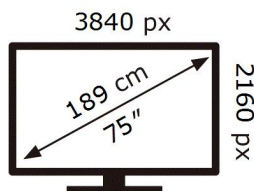

131 kWh/1000h

ABCDEF **G**

HDR

251 kWh/1000h