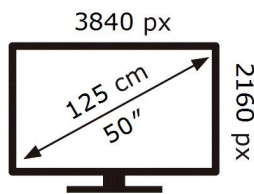

ENERG

SAMSUNG

UE50CU7040K

71 kWh/1000h

ABCDEF **G**

HDR

96 kWh/1000h

2019/2013