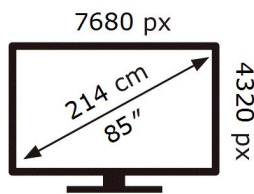

ENERG

SAMSUNG

QE85QN800DT

165 kWh/1000h

ABCDEF **G**

401 kWh/1000h

2019/2013