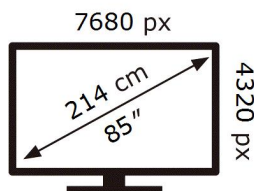

ENERG 

SAMSUNG

QE85QN900DT

164 kWh/1000h

ABCDEF **G**

438 kWh/1000h

2019/2013