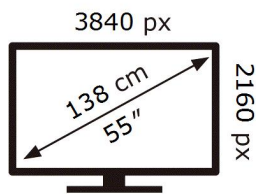

ENERG

SAMSUNG

QE55QN93DAT

77 kWh/1000h

ABCDEF **G**

174 kWh/1000h

2019/2013