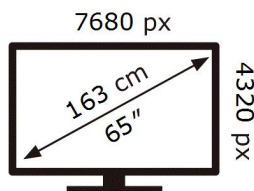

ENERG 

SAMSUNG

QE65QN900DT

110 kWh/1000h

ABCDEF **G**

365 kWh/1000h

2019/2013