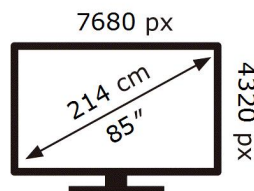

ENERG

SAMSUNG

GQ85QN800DT

165 kWh/1000h

ABCDEF **G**

401 kWh/1000h

2019/2013