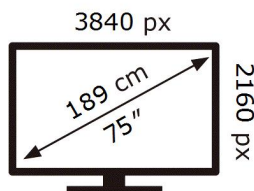

ENERG

SAMSUNG

GQ75Q73DAT

83 kWh/1000h

ABCDEF **G**

228 kWh/1000h

2019/2013