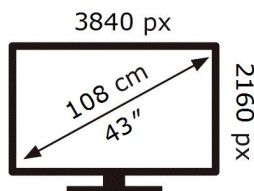

ENERG 

SAMSUNG

UE43DU7150K

53 kWh/1000h

ABCDEF **G**

104 kWh/1000h

2019/2013